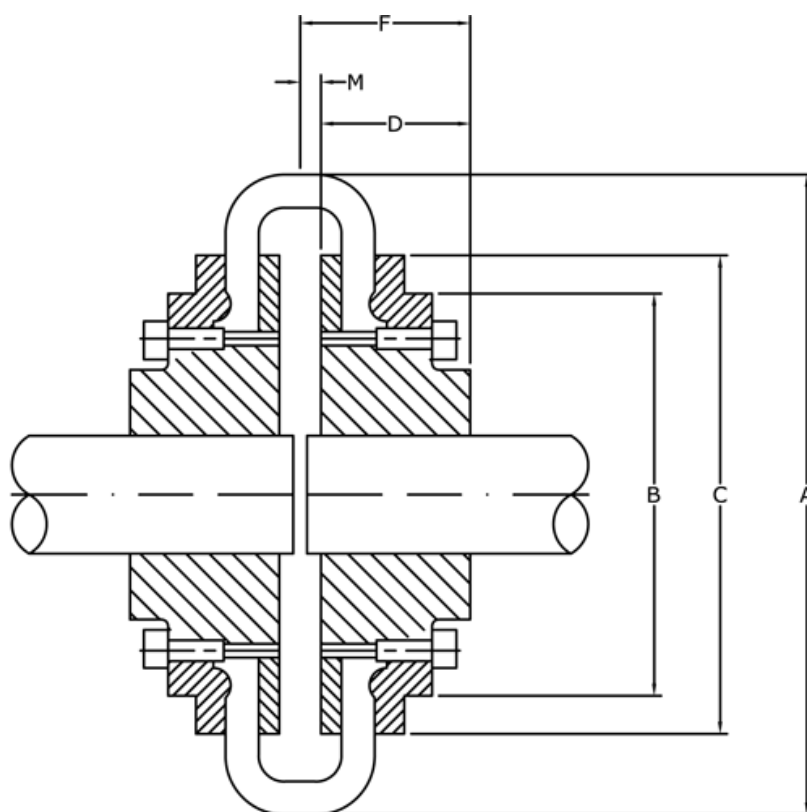

Data Sheet

Article number: 3305120B

Description: Flange pilot bore for tire coupling size 120
predrilled

Measures

A	= 314
B	= 143
C	= 262
D	= 70.0
F	= 84.5
M	= 14.5
Max. bore mm	= 100
Pre-drilled	= 38

Weight (kg) = 17.7